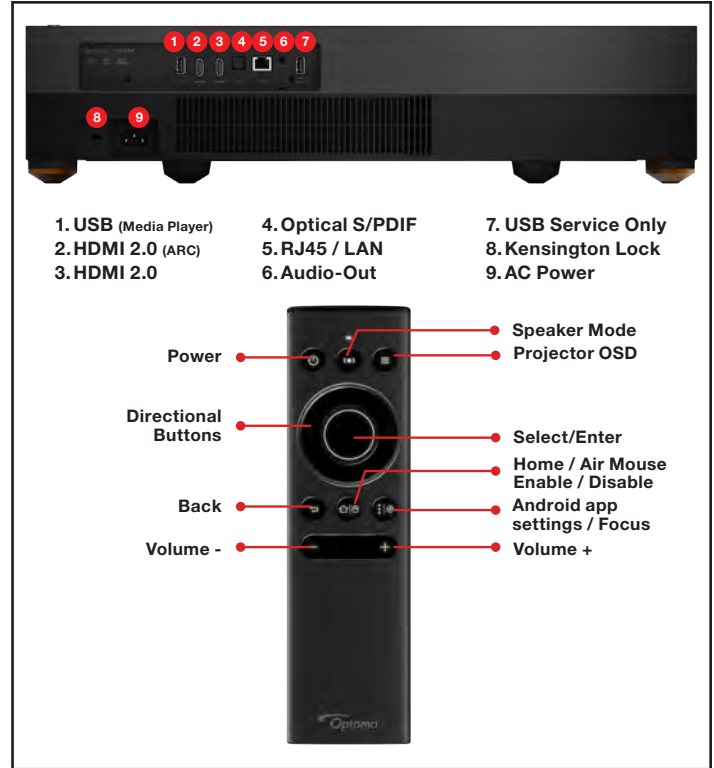

COMPATIBILITY SPECIFICATIONS

Computer Compatibility	4K UHD 2160p, 4K DC, WUXGA, HDTV 1080p, UXGA, SXGA, WXGA+, WXGA (1280 x 800), WXGA, HDTV (720p), XGA, SVGA, VGA, PC and Mac compatible
Video Compatibility	4K UHD 2160p (24/50/60Hz), 1080p (24/50/60Hz), 1080i (50/60Hz), 720p (50/60Hz), 480i/p, 576i/p
HDR Source Compatibility	Ultra HD Blu-Ray player, 4K UHD streaming media device (Roku 4K Ultra), Xbox One S / One X (Ultra HD Blu-ray, 4K media streaming & HDR gaming) and PS4 Pro (4K UHD media streaming and 4K UHD HDR gaming only)
3D Compatibility†	Supports all HDMI 1.4a mandatory 3D formats (Frame pack, side-by-side, top-bottom) and up converts frame rate from 60Hz to 120Hz or 24Hz to 144Hz (i.e. 60 or 72 frames per eye). 1080p 120 Hz PC 3D not supported. 3D glasses are needed and are sold separately. Refer to user manual for details.
Scan Rate	Vertical: 50- 85 Hz (120Hz for 1080p 3D feature projector)
I/O Connection Ports	1x HDMI 2.0 (HDCP 2.2), 1x HDMI 2.0 (HDCP 2.2, HDMI-ARC), 1x HDMI 1.4 (HDCP 2.2, side), 1x USB 2.0 (4K media player), USB 2.0 power (side), USB (service), optical S/PDIF out, audio out (3.5mm, subwoofer compatible), RJ45
Loop Through (Audio)	Optical S/PDIF & HDMI-ARC (PCM, Dolby Digital and Dolby Digital Plus bitstream / pass through) (Dolby ATMOS passthrough via HDMI-ARC)

NETWORK CONNECTIVITY

Wi-Fi	802.11ac (dual-band, 2x2)
Wi-Fi Security	WEP, TKIP, AES, WPA, WPA2
Bluetooth	Bluetooth 4.0
Firmware	OTA updates via Wi-Fi or Ethernet

PHYSICAL SPECIFICATIONS

Security	Kensington® lock port, password (OSD)
Weight	24.25 lbs.
Dimensions (W x H x D)	22.1" x 5.1" x 15"

Warranty

2 Year parts and labor limited warranty on the projector, 5-year or 12,000 hour light source warranty (whichever comes first)

What's in the Box

CinemaX P1, distance cards, quick start user manual, Bluetooth smart home remote with Airmouse (rechargeable), power cable

Accessories

Bluetooth smart home remote with Airmouse (replacement: BR-3074R)
CinemaX P1 distance cards (replacement): BD-25120

UPC 796435 81 338 3

Optoma.com

*Light source life is dependent upon many factors, including brightness mode, display mode, usage, environmental conditions and more. Light source brightness can decrease over time.

**There must be sufficient space of 19" around all sides of the projector (see user manual page 11). In addition, High-Altitude Mode is required above 5000 feet (enable in OSD). Failure to comply will invalidate the warranty.

†3D content can be viewed with DLP Link active shutter 3D glasses when projector is used with a compatible 3D player. Please visit us at Optoma.com for more information.

Copyright © 2019 Optoma Technology, Inc. DLP® and the DLP logo are registered trademarks of Texas Instruments™. Amazon, Alexa and all related logos are trademarks of Amazon.com, Inc. or its affiliates. Assistant is a trademark of Google, LLC. Dolby, Dolby Audio, and the double-D symbol are trademarks of Dolby Laboratories. All other trademarks are the property of their respective owners. All specifications subject to change at any time. 02162021