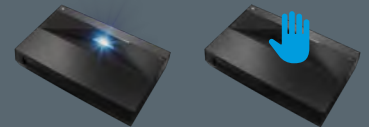

NU FORCE PREMIUM SOUNDBAR

- Dolby Digital 2.0
- 2x full range aluminum drivers
- 2x woofers
- Ported and isolated chambers
- 40 watts of total power

Ultra Short Throw

Easy place and play setup.

SmartFIT

Auto geometry correction system ensures hassle-free setup that produces incredible projections using a smartphone.

LaserGuard

Built-in sensors detect objects in the light path to automatically dim the light source.

ENTERTAINMENT CENTER FURNITURE

Recommended height 13" - 18" (124% offset)

SMART FEATURES

Operating System	Android 8.0 with customizable launcher
USB Media Player Compatibility	Videos: 480p, 720p, 1080p, 1440p, 4K UHD, 4K UHD HDR File formats: MKV, MP4, M4V, AVI, H.264, HEVC, MOV, TS Audio: MP3, AAC, WAV, FLAC 16/24-bit Images: JPEG, BMP, GIF
Video streaming	Available Optoma Marketplace with access to YouTube 4K Netflix (480p), CNBC, TED TV, NBA TV, CNBC, BBC & more
PC-free Image Viewer and Document Viewer	Supports viewing of office documents (Word, Excel & PowerPoint), PDFs and images via USB storage devices Autoplay PDF / PowerPoint: 3, 5, 10, 15 & 20 second intervals
Smart Home Features	Amazon Alexa, Google Assistant & IFTTT integration
SmartFIT	iOS (App Store) & Android (Play Store & Amazon Appstore)